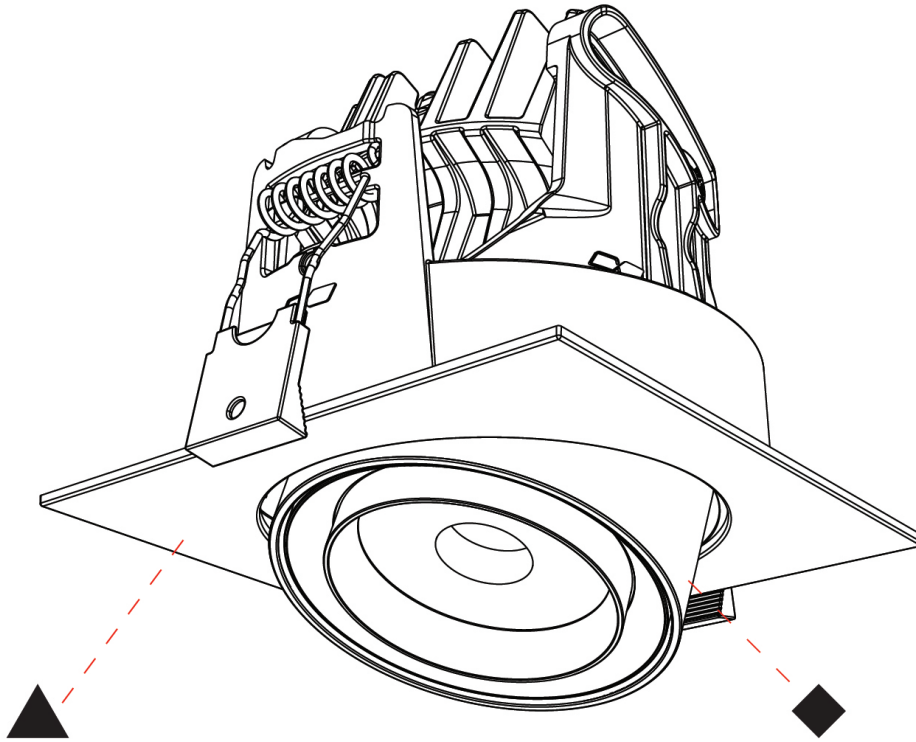

CENTRIQ SQUARE FLEX ADJUSTABLE RECESSED

A35986-

PROJECT _____

TYPE _____

SPECIFIER _____

QUANTITY _____

DATE _____

A