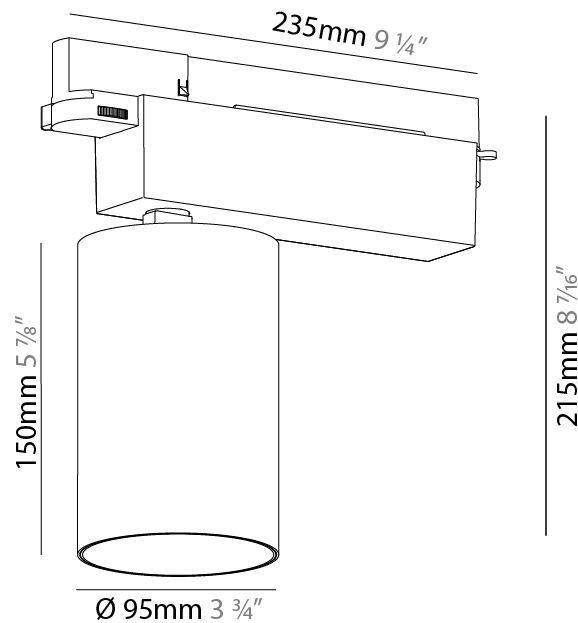

GENERAL

Series: Centriq
Subseries: Centriq 95
Brand: Prolicht
Division: Architectural
Mounting Type: Track
Mounting Location: Ceiling
Subcategory: Spots

PHYSICAL

Shape: Cylinder
Diameter (mm): 95
Diameter (in): 3 3/4
Length (mm): 235
Length (in): 9 1/4
Height (mm): 150
Height (in): 5 7/8
Light Distribution: Adjustable / Direct
Weight (kg): 1.495
Weight (lbs): 3.3
Fixture Finish: SSR / BKV / CWI / CRY / HAB / UFT / ITA / RUA / FTG / MYG / LOD / PUS / FRO / FUP / KIA / POP / BLS / SPG / MEY / GOH / GUM / CHC / COM / ABZ / JAG / OBR / MOS / ROR
Fixture Material: Aluminum

ELECTRICAL

Lamp Type: LED (Zhaga Standard)
Input Wattage (W): 34
Total Output Wattage (W): 30.9
Dimming: Tri-Mode (Non-Dimming and Phase Dimming (120Vac only) and 0-10V Dimming)
Driver Included: Yes
Driver Location: Integrated
Driver Type: Constant Current - Universal
Driver Class: Class 2
Input Voltage (V): 120 - 277
Constant Current (MA): 900

LED

Number of LEDs: 1
Color Temperature (°K): 2700 / 3000 / 3500 / 4000
Max. Delivered Lumen (lm): 2710 / 2893 / 2974 / 3035
Nominal Lumen (lm): 3928 / 4193 / 4310 / 4398
CRI: >90 CRI
Lamp Life (hrs): 50000
Upon Request: Special Color Temperature Special Led

OPTICAL

Reflector: 18 / 26 / 40
Adjustability: Rotational 340°; Tilt 90°
Upon Request: Special Beam Angles

RATINGS AND CERTIFICATIONS

Certified By: Certified for North American Standards
IP rating: IP20