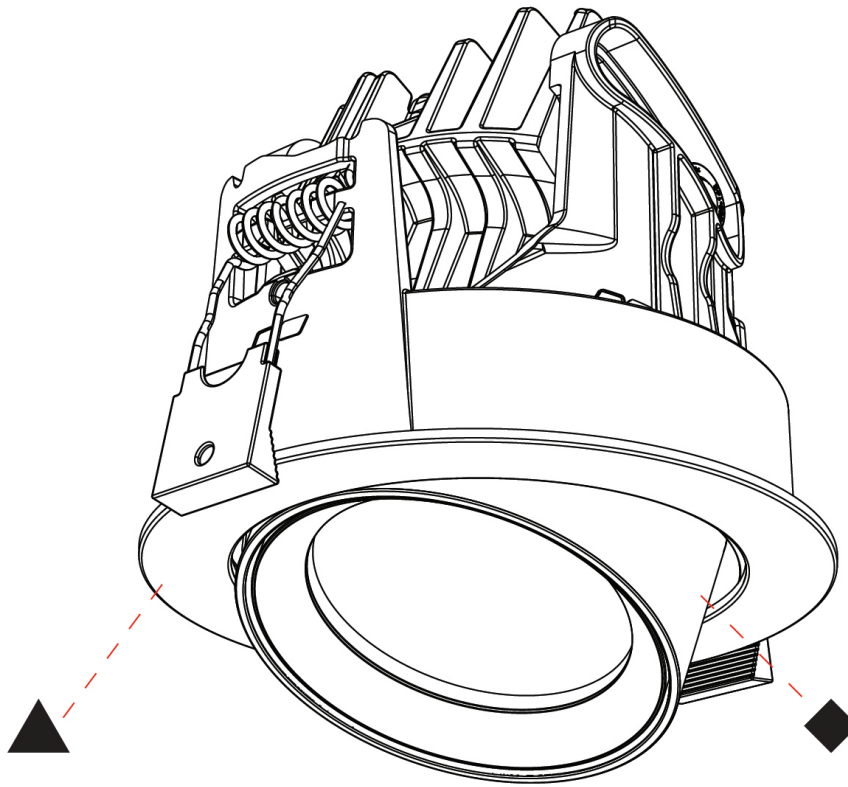

CENTRIQ ROUND ADJUSTABLE RECESSED

A35974-

PROJECT _____

TYPE _____

SPECIFIER _____

QUANTITY _____

DATE _____

A