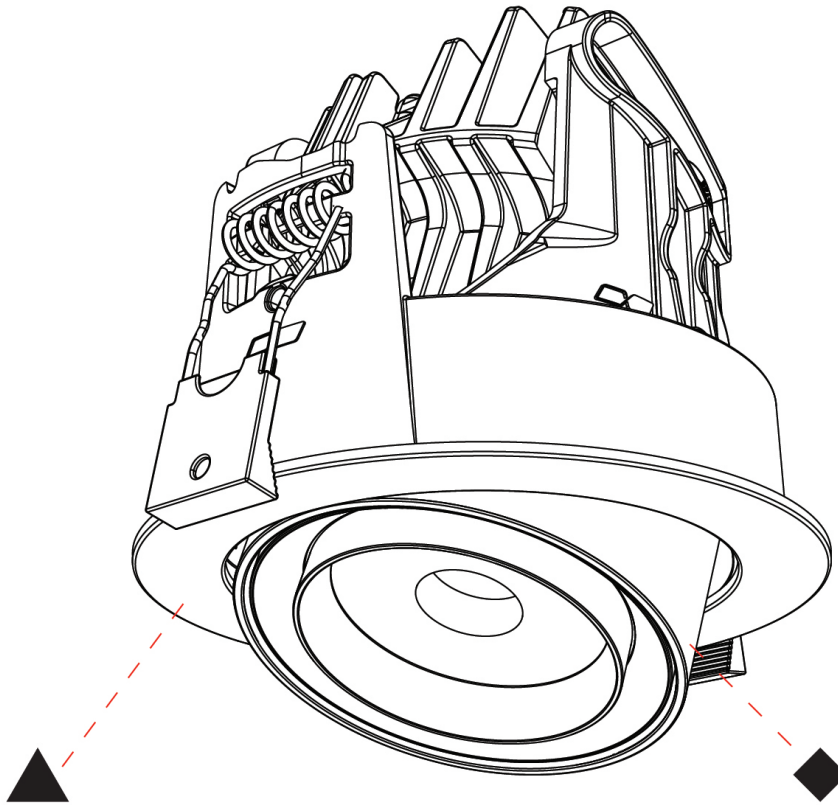

CENTRIQ ROUND FLEX ADJUSTABLE RECESSED

A35980-

PROJECT

TYPE

SPECIFIER

QUANTITY

DATE