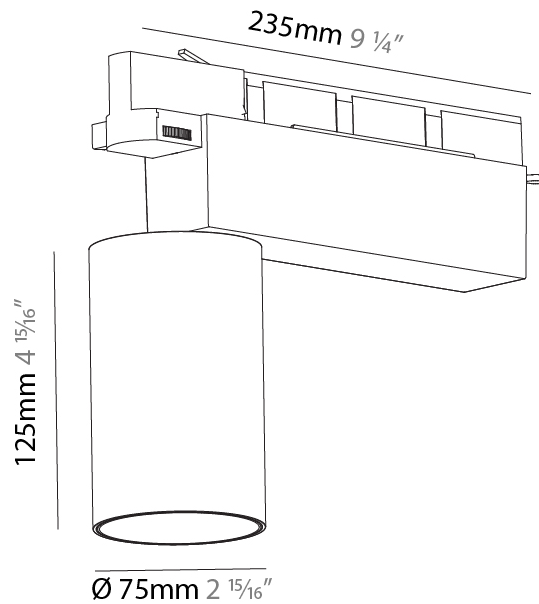

GENERAL

Series: Centriq
Subseries: Centriq 75
Brand: Prolicht
Division: Architectural
Mounting Type: Track
Mounting Location: Ceiling
Subcategory: Spots

PHYSICAL

Shape: Cylinder
Diameter (mm): 75
Diameter (in): 2 ¹⁵/₁₆
Length (mm): 235
Length (in): 9 ¹/₄
Height (mm): 182
Height (in): 7 ³/₁₆
Light Distribution: Adjustable / Direct
Weight (kg): 1.099
Weight (lbs): 2.42
Installation Requirement: Track or profile system
Fixture Finish: SSR / BKV / CWI / CRY / HAB / UFT / ITA / RUA / FTG / MYG / LOD / PUS / FRO / FUP / KIA / POP / BLS / SPG / MEY / GOH / GUM / CHC / COM / ABZ / JAG / OBR / MOS / ROR
Fixture Material: Aluminum Die Cast

ELECTRICAL

Lamp Type: LED (Zhaga Standard)
Input Wattage (W): 26
Total Output Wattage (W): 23.6
Dimming: Tri-Mode (Non-Dimming and Phase Dimming (120Vac only) and 0-10V Dimming)
Driver Included: Yes
Driver Location: Integrated
Driver Type: Constant Current - Universal
Driver Class: Class 2
Input Voltage (V): 120 - 277
Constant Current (MA): 700

LED

Number of LEDs: 1
Color Temperature (°K): 2700 / 3000 / 3500 / 4000
Max. Delivered Lumen (lm): 1968 / 2097 / 2160 / 2204
Nominal Lumen (lm): 3113 / 3317 / 3416 / 3486
CRI: >90 CRI
Lamp Life (hrs): 50000
Upon Request: Special Color Temperature Special Led

OPTICAL

Reflector°: 20 / 25 / 40
Adjustability: Rotational 340°; Tilt 90°
Upon Request: Special Beam Angles

RATINGS AND CERTIFICATIONS

Certified By: Certified for North American Standards
IP rating: IP20