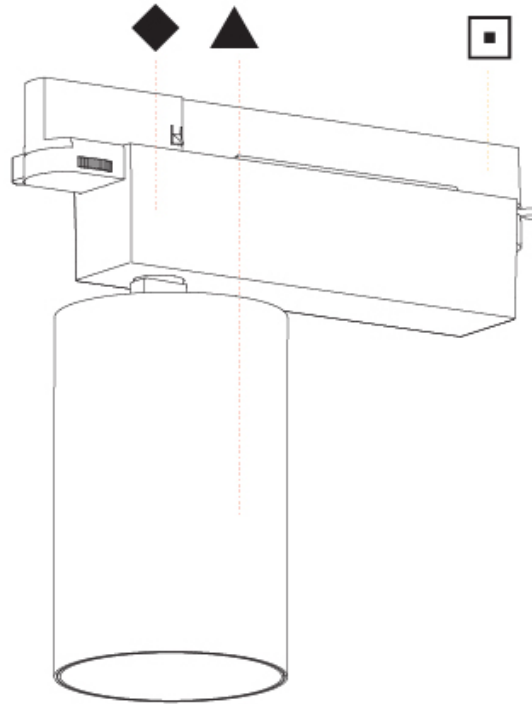

CENTRIQ 95 TRACK

A3T013-

PROJECT

TYPE

SPECIFIER

QUANTITY

DATE

A