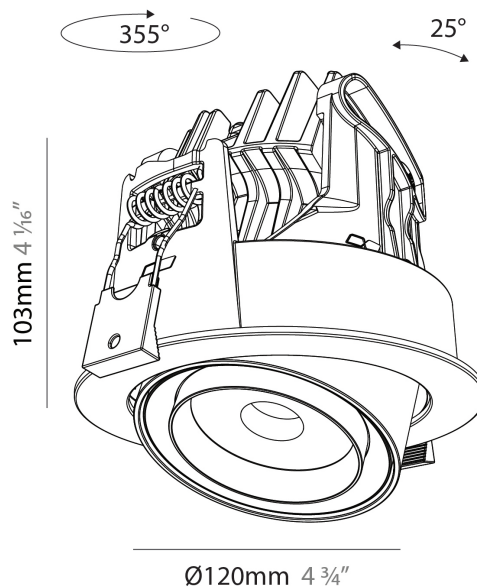

GENERAL

Series: Centriq
Subseries: Centriq Round Flex Adjustable
Brand: Prolicht
Division: Architectural
Mounting Type: Recessed
Mounting Location: Ceiling
Subcategory: Spots

PHYSICAL

Shape: Cylinder
Diameter (mm): 120
Diameter (in): 4 ¾
Height (mm): 105
Height (in): 4 ¼
Min. Recessing Depth (mm): 120
Min. Recessing Depth (in): 4 ¾
Light Distribution: Adjustable / Direct
Weight (kg): 0.666
Fixture Finish: SSR / BKV / CWI / CRY / HAB / UFT / ITA / RUA / FTG / MYG / LOD / PUS / FRO / FUP / KIA / POP / BLS / SPG / MEY / GOH / GUM / CHC / COM / ABZ / JAG / OBR / MOS / ROR
Fixture Material: Aluminum
Cut-out Measurements: Dia. 112mm / 4 7/16"

ELECTRICAL

Lamp Type: LED (Zhaga Standard)
Input Wattage (W): 20.5
Total Output Wattage (W): 18.1
Dimming: Tri-Mode (Non-Dimming and Phase Dimming (120Vac only) and 0-10V Dimming)
Driver Included: Yes
Driver Location: Recessed Housing
Driver Type: Constant Current - Universal
Driver Class: Class 2
Housing: ENCP 3
Input Voltage (V): 120 - 277
Constant Current (MA): 500

LED

Color Temperature (°K): 2700 / 3000 / 3500 / 4000
Max. Delivered Lumen (lm): 1201 / 1294 / 1346 / 1373
Nominal Lumen (lm): 1668 / 1797 / 1869 / 1907
CRI: >90 CRI
Lamp Life (hrs): 50000

OPTICAL

Beam Angle: 18 - 46
Adjustability: Rotational 350° / Tilt 25°

RATINGS AND CERTIFICATIONS

Certified By: CSA Certified to UL and CSA Standards
IP rating: IP20