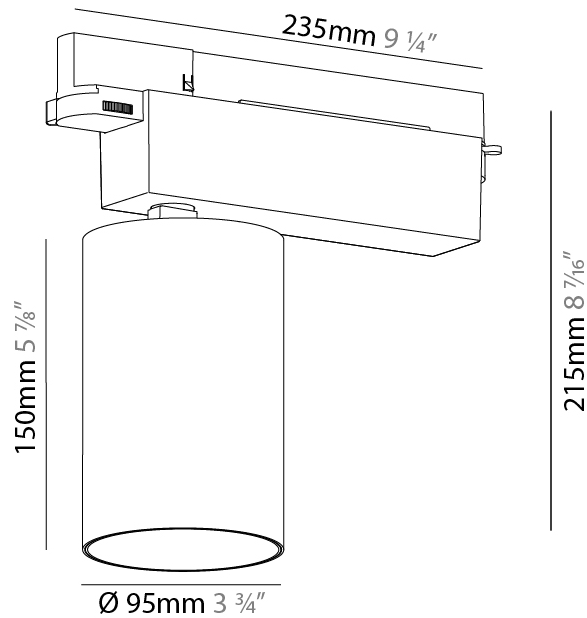

GENERAL

Series: Centriq
Subseries: Centriq 95
Brand: Prolicht
Division: Architectural
Mounting Type: Track
Mounting Location: Ceiling
Subcategory: Spots

PHYSICAL

Shape: Cylinder
Diameter (mm): 95
Diameter (in): 3 3/4
Length (mm): 235
Length (in): 9 1/4
Height (mm): 150
Height (in): 5 7/8
Light Distribution: Adjustable / Direct
Weight (kg): 1.4
Weight (lbs): 3.08
Fixture Finish: SSR / BKV / CWI / CRY / HAB / UFT / ITA / RUA / FTG / MYG / LOD / PUS / FRO / FUP / KIA / POP / BLS / SPG / MEY / GOH / GUM / CHC / COM / ABZ / JAG / OBR / MOS / ROR
Fixture Material: Aluminum

ELECTRICAL

Lamp Type: LED (Zhaga Standard)
Input Wattage (W): 12 / 15
Total Output Wattage (W): 10.8 / 13.5
Dimming: Tri-Mode (Non-Dimming and Phase Dimming (120Vac only) and 0-10V Dimming)
Driver Included: Yes
Driver Location: Integrated
Driver Type: Constant Current - Universal
Driver Class: Class 2
Input Voltage (V): 120 - 277
Constant Current (MA): 350

LED

Number of LEDs: 1
Color Temperature (°K): 2700 / 3000 / 3500 / 4000
Max. Delivered Lumen (lm): 830 / 930 / 1009 / 1030
Nominal Lumen (lm): 960 / 1070 / 1157 / 1180
CRI: >90 CRI
Lamp Life (hrs): 50000
Upon Request: Special Color Temperature Special Led

OPTICAL

Beam Angle: 8
Adjustability: Rotational 340°; Tilt 90°
Upon Request: Special Beam Angles

RATINGS AND CERTIFICATIONS

Certified By: Certified for North American Standards
IP rating: IP20