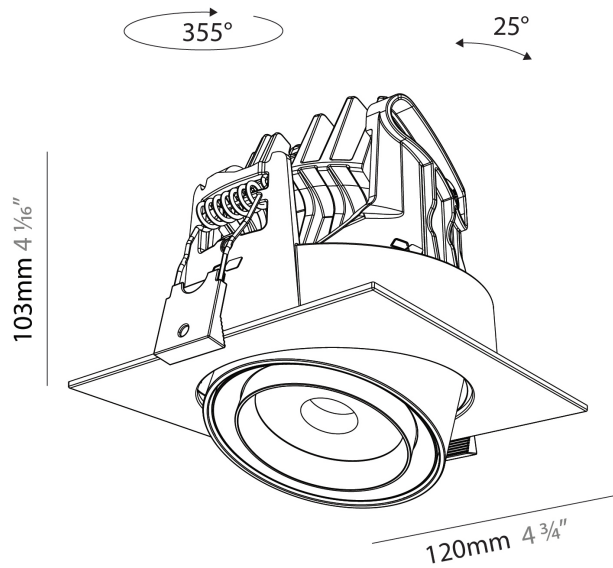

GENERAL

Series: Centriq
Subseries: Centriq Square Flex Adjustable
Brand: Prolicht
Division: Architectural
Mounting Type: Recessed
Mounting Location: Ceiling
Subcategory: Spots

PHYSICAL

Shape: Cylinder
Length (mm): 120
Length (in): 4 3/4
Width (mm): 120
Width (in): 4 3/4
Height (mm): 105
Height (in): 4 1/8
Min. Recessing Depth (mm): 120
Min. Recessing Depth (in): 4 3/4
Light Distribution: Adjustable / Direct
Weight (kg): 0.666
Fixture Finish: SSR / BKV / CWI / CRY / HAB / UFT / ITA / RUA / FTG / MYG / LOD / PUS / FRO / FUP / KIA / POP / BLS / SPG / MEY / GOH / GUM / CHC / COM / ABZ / JAG / OBR / MOS / ROR
Fixture Material: Aluminum
Cut-out Measurements: Dia. 112mm / 4 7/16"

ELECTRICAL

Lamp Type: LED (Zhaga Standard)
Input Wattage (W): 20.5
Total Output Wattage (W): 18.1
Dimming: Tri-Mode (Non-Dimming and Phase Dimming (120Vac only) and 0-10V Dimming)
Driver Included: Yes
Driver Location: Recessed Housing
Driver Type: Constant Current - Universal
Driver Class: Class 2
Housing: ENCP3
Input Voltage (V): 120 - 277
Constant Current (MA): 500

LED

Color Temperature (°K): 2700 / 3000 / 3500 / 4000
Max. Delivered Lumen (lm): 1201 / 1294 / 1346 / 1373
Nominal Lumen (lm): 1668 / 1797 / 1869 / 1907
CRI: >90 CRI
Lamp Life (hrs): 50000

OPTICAL

Beam Angle: 18 - 46
Adjustability: Rotational 350° / Tilt 25°

RATINGS AND CERTIFICATIONS

Certified By: CSA Certified to UL and CSA Standards
IP rating: IP20