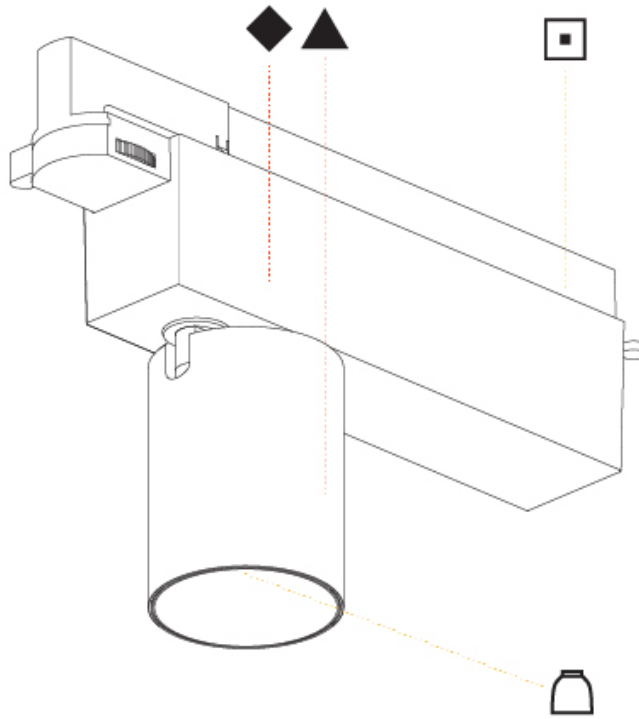

CENTRIQ 60 TRACK

A3T033-

PROJECT

TYPE

SPECIFIER

QUANTITY

DATE

A