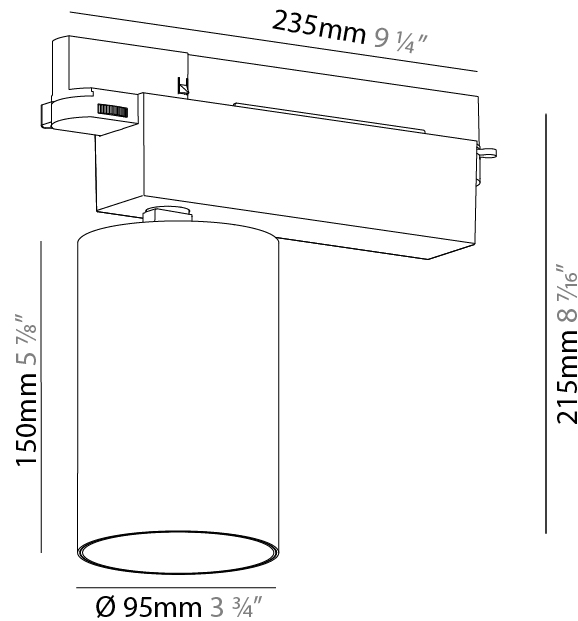

GENERAL

Series: Centriq
 Subseries: Centriq 95
 Brand: Prolicht
 Division: Architectural
 Mounting Type: Track
 Mounting Location: Ceiling
 Subcategory: Spots

PHYSICAL

Shape: Cylinder
 Diameter (mm): 95
 Diameter (in): 3 3/4
 Length (mm): 235
 Length (in): 9 1/4
 Height (mm): 150
 Height (in): 5 7/8
 Light Distribution: Adjustable / Direct
 Weight (kg): 1.495
 Weight (lbs): 3.3
 Fixture Finish: SSR / BKV / CWI / CRY / HAB / UFT / ITA / RUA / FTG / MYG / LOD / PUS / FRO / FUP / KIA / POP / BLS / SPG / MEY / GOH / GUM / CHC / COM / ABZ / JAG / OBR / MOS / ROR
 Fixture Material: Aluminum

OPTICAL

Reflector: 18 / 26 / 40
 Adjustability: Rotational 340°; Tilt 90°
 Upon Request: Special Beam Angles

RATINGS AND CERTIFICATIONS

Certified By: Certified for North American Standards
 IP rating: IP20